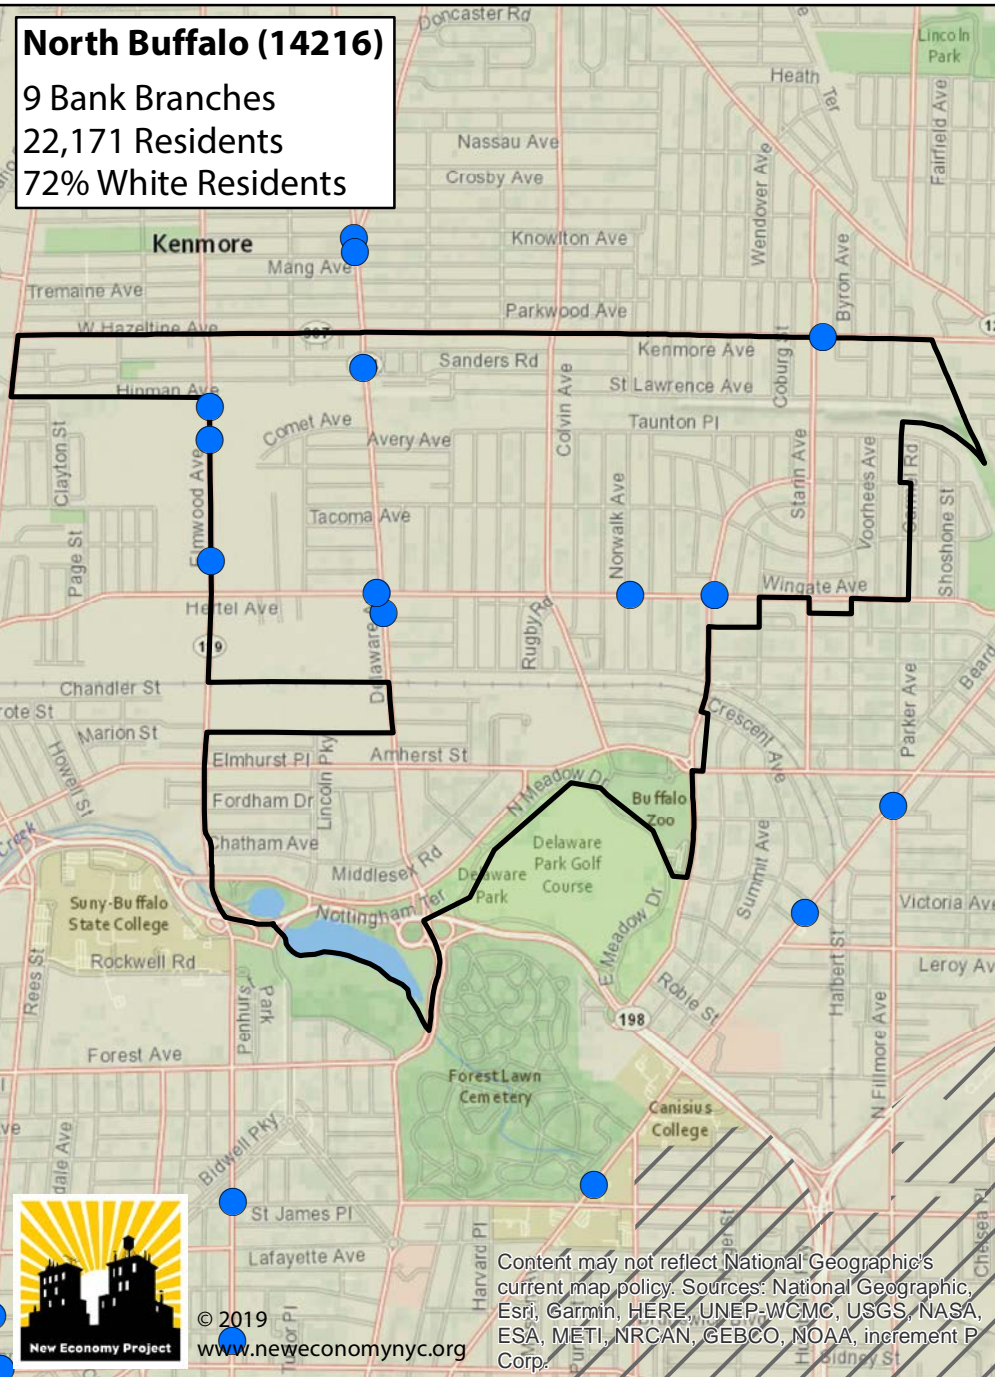

# Bank Branch Redlining - Buffalo, NY

● One Bank Branch

/// Population > 50% Non-White

## North Buffalo (14216)

9 Bank Branches  
22,171 Residents  
72% White Residents

## East Side (14211)

0 Bank Branches  
22,017 Residents  
86% Residents of Color

© 2019  
[www.neweconomynyc.org](http://www.neweconomynyc.org)

Content may not reflect National Geographic's current map policy. Sources: National Geographic, Esri, Garmin, HERE, UNEP-WCMC, USGS, NASA, ESA, METI, NRCAN, GEBCO, NOAA, increment P Corp.

Content may not reflect National Geographic's current map policy. Sources: National Geographic, Esri, Garmin, HERE, UNEP-WCMC, USGS, NASA, ESA, METI, NRCAN, GEBCO, NOAA, increment P Corp.