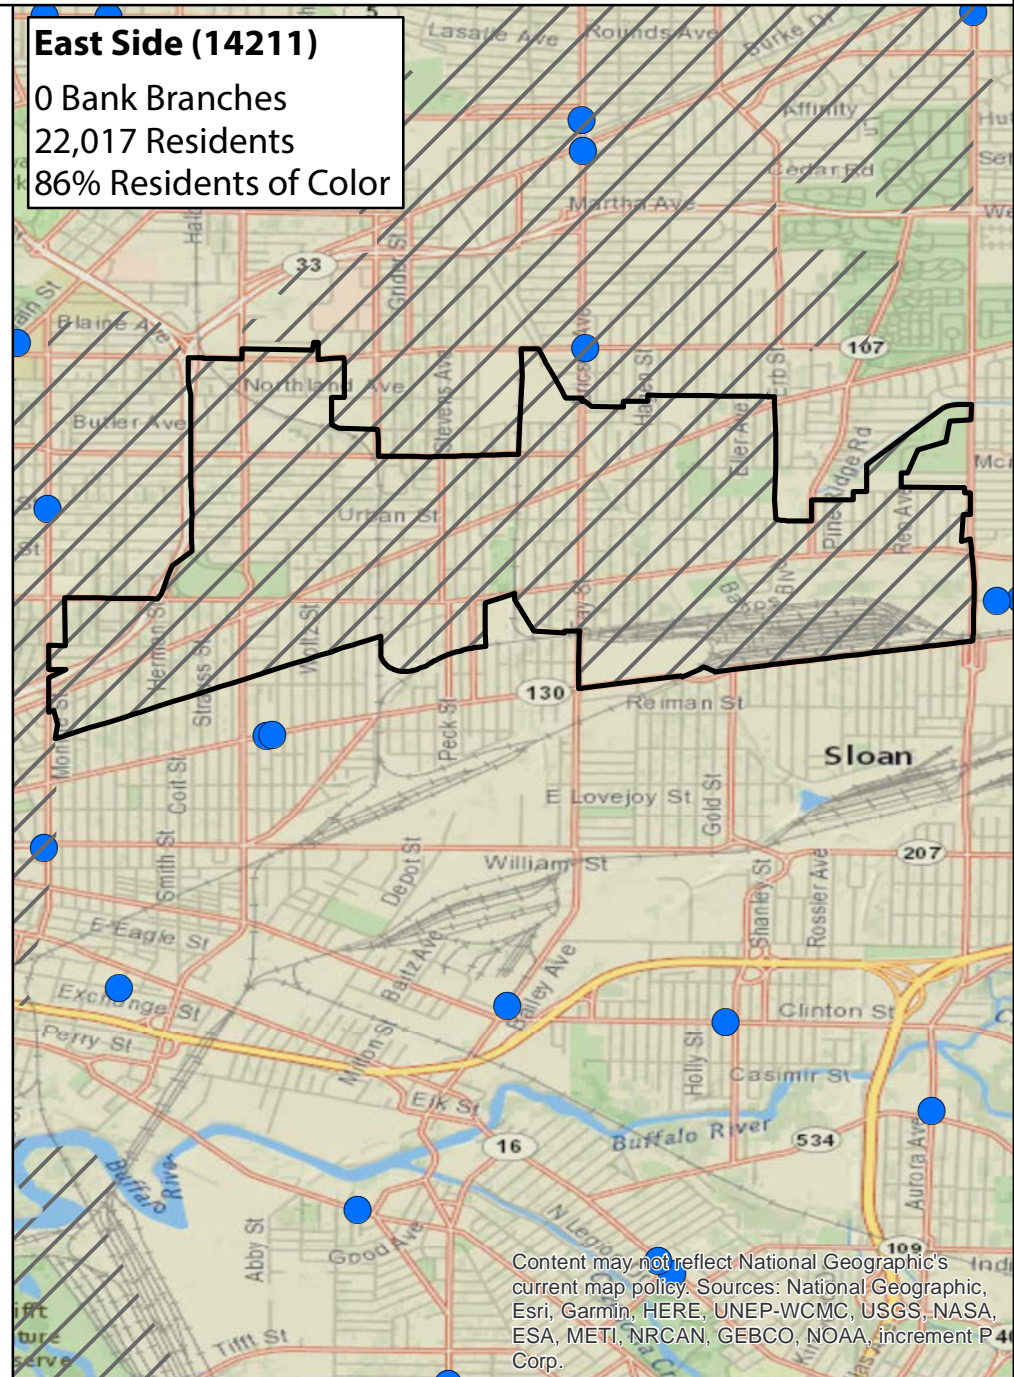

# Bank Branch Redlining - Buffalo, NY

● One Bank Branch

/// Population > 50% Non-White

## North Buffalo (14216)

9 Bank Branches  
22,171 Residents  
72% White Residents

## East Side (14211)

0 Bank Branches  
22,017 Residents  
86% Residents of Color

© 2019  
[www.neweconomynyc.org](http://www.neweconomynyc.org)

Content may not reflect National Geographic's current map policy. Sources: National Geographic, Esri, Garmin, HERE, UNEP-WCMC, USGS, NASA, ESA, METI, NRCAN, GEBCO, NOAA, increment P Corp.

Content may not reflect National Geographic's current map policy. Sources: National Geographic, Esri, Garmin, HERE, UNEP-WCMC, USGS, NASA, ESA, METI, NRCAN, GEBCO, NOAA, increment P Corp.